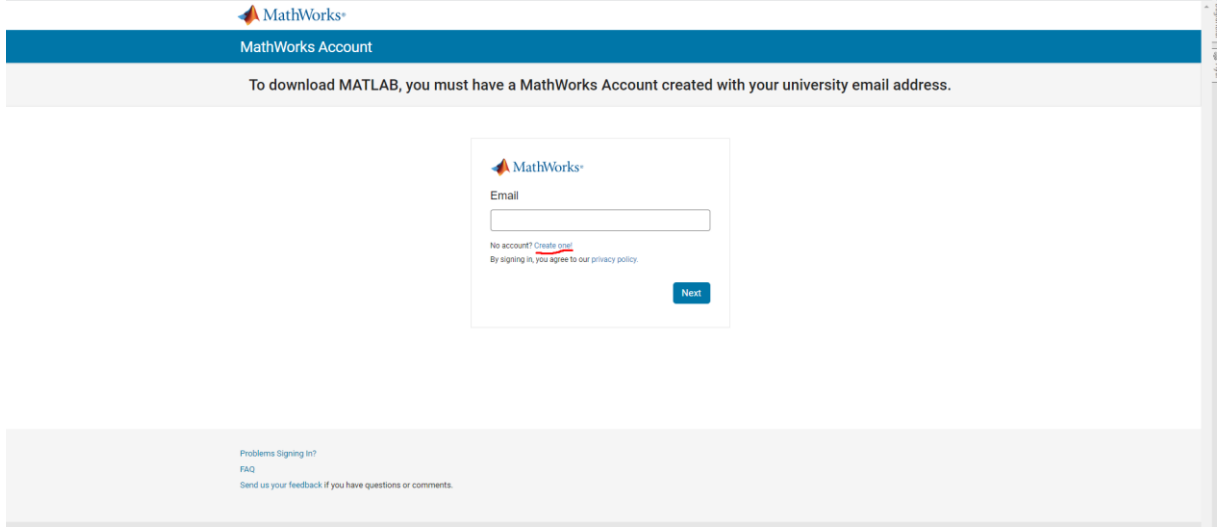

4 : ikcu uzantılı mail adresimizi kullanarak gerekli bilgileri giriyoruz .